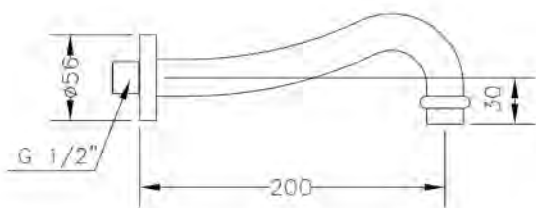

Ref.: 68914 45
Caño mural tubo retro 20 cm
Wall mounted retro pipe spout 20 cm

Box: 1 | Carton: 40 | Pallet: 640