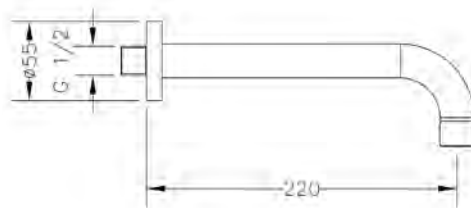

Ref.: 68912 45
Caño mural tubo recto 22 cm
Wall mounted pipe spout 22 cm

Box: 1 | Carton: 40 | Pallet: 640