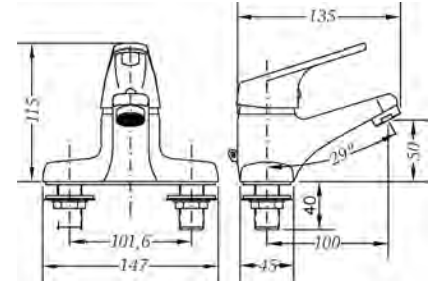

Ref.: 60188 22 45 66
Monomando de lavabo centerset 4"
Single lever wash-basin mixer 4" centerset

Box: 1 | Carton: 12 | Pallet: 216