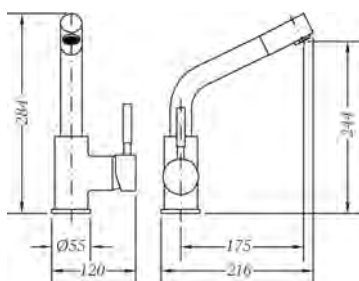

Ref.: 65206 18 45 66
Monomando de fregadera caño extraíble
Single lever sink mixer with pull-out spout