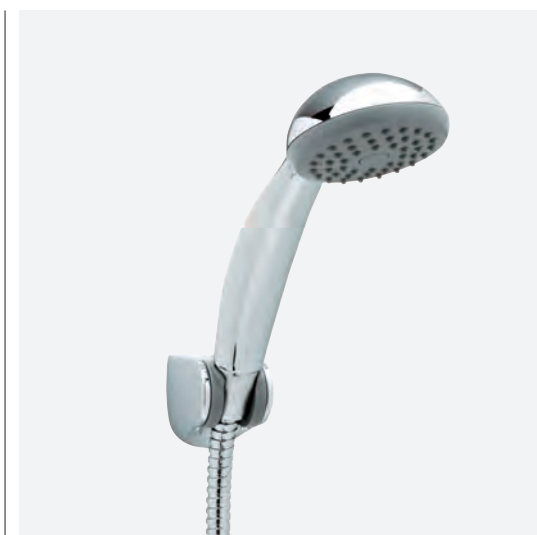

Ref.: 100697 45
Kit de ducha GE2, flexo, soporte y ducha 1 jet (caja)
GE2 shower set, flexible hose, holder and 1 jet handshower (box)