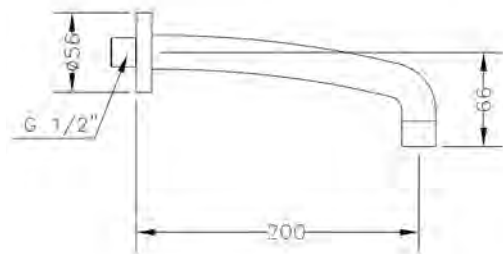

Ref.: 68913 45
Caño mural tubo inclinado 20 cm
Wall mounted sloping pipe spout 20 cm

Box: 1 | Carton: 40 | Pallet: 640