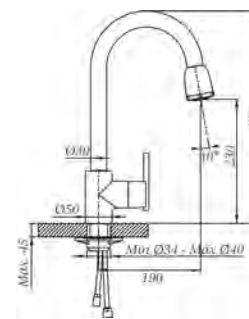

Box: 1 | Carton: 6 | Pallet: 108

Ref.: FRV61205
Monomando de fregadera ducha extraíble
Single lever sink mixer with pull-out spray