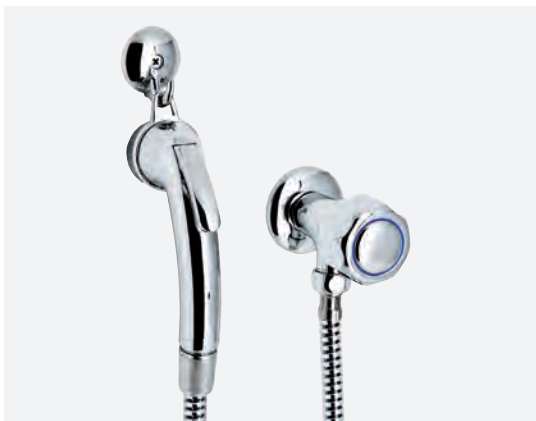

Gamma Teleducha bidé | Bidet shower

Ref.: 68001 11 45 66
Grifo de bide con teleducha
Bidet tap with shower