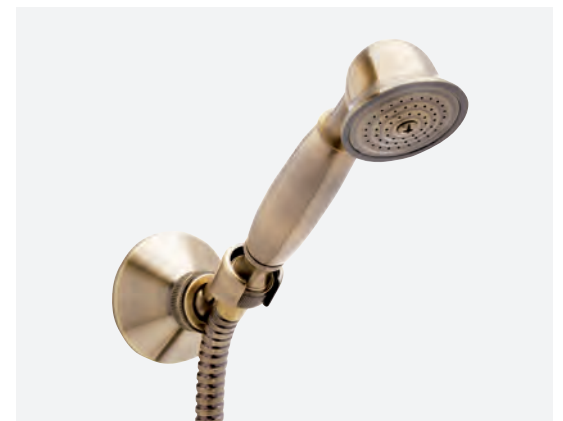

Ref.: 100196 43 00
Mango de ducha New Regent bronce
New Regent bronze hand shower
Ref.: 100135 43 00
Flexo H 1/2" - H 1/2" bronce 170 cm
F 1/2" - F 1/2" bronze 170 cm flexible hose
Ref.: 1649 43
Soporte ducha Clásico bronce
Classic bronze shower holder