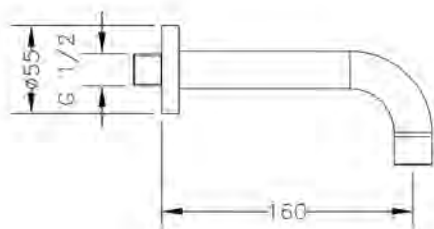

Ref.: 68911 45
Caño mural tubo recto 16 cm
Wall mounted pipe spout 16 cm

Box: 1 | Carton: 40 | Pallet: 640