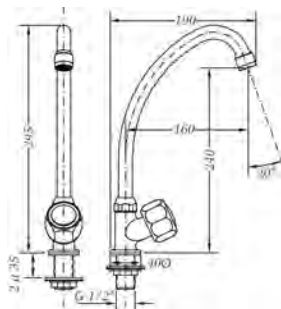

Ref.: 68003 11 45 66
Grifo fregadera caño tubo vertical
Sink tap with vertical swan neck spout

Box: 1 | Carton: 10 | Pallet: 240