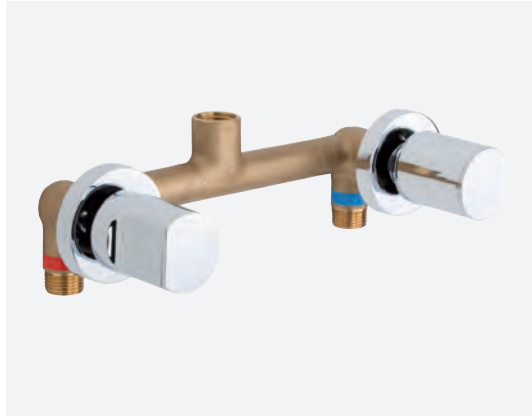

Kalo Baño y ducha empotrado | *Built-in bath & shower mixers*

Ref.: 68115 07 45 66
Grupo ducha empotrado 8"
Built-in 8" shower mixer