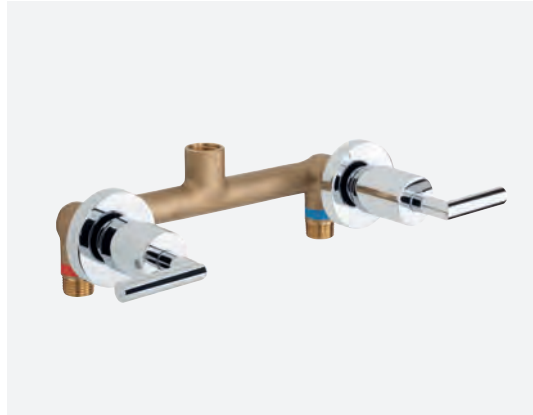

Ixo Baño y Ducha empotrado | *Built-in bath & shower mixers*

Ref.: 68115 12 45 66
Grupo ducha empotrado 8"
Built-in 8" shower mixer