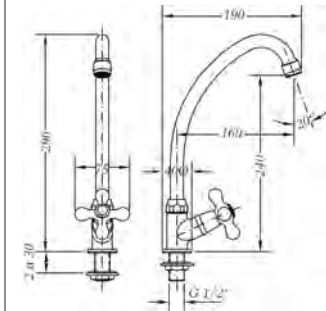

Box: 1 | Carton: 10 | Pallet: 240

Ref.: 68585 09 45 66
 Grifo fregadera vertical caño tubo
 Sink tap with tube spout

Box: 1 | Carton: 10 | Pallet: 240

Ref.: 68575 09 45 66
 Grifo fregadera mural caño tubo vertical
 Wall sink tap with goose neck spout