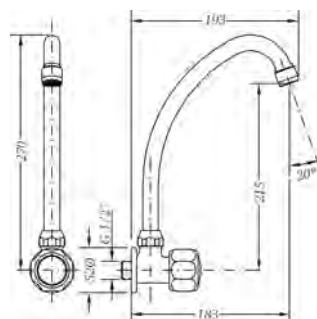

Ref.: 68083 11 45 66
Grifo fregadera mural caño tubo vertical
Wall sink tap with swan neck spout

Box: 1 | Carton: 10 | Pallet: 240

68995 11 68903 45 100088 45 68998 11 45 J68