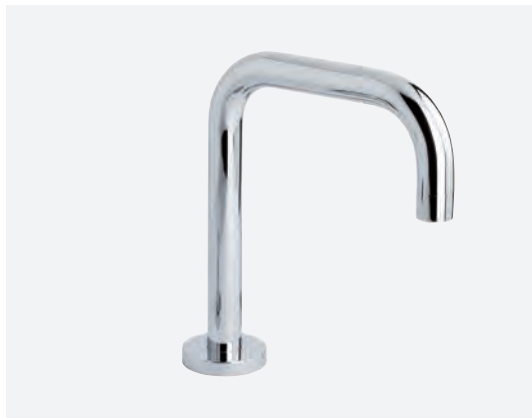

Ref.: 68915 45
Caño encimera recto tubo
Straight pipe spout