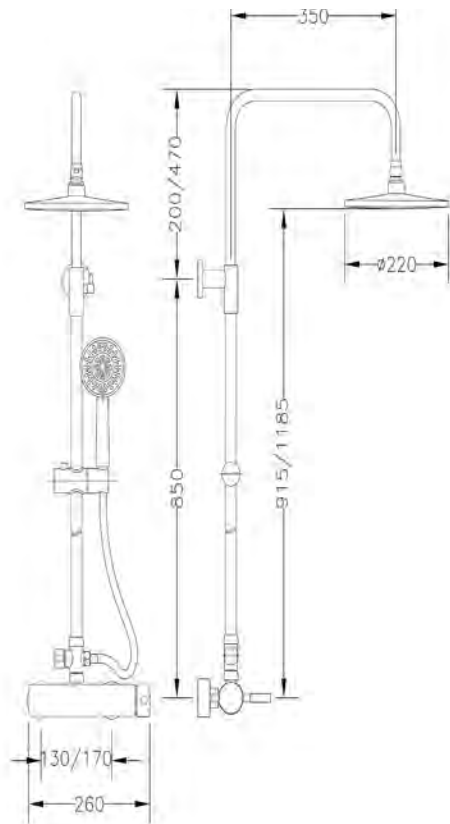

Ref.: CM65110 18
Columna monomando extensible con kit
Single lever extensible column with kit