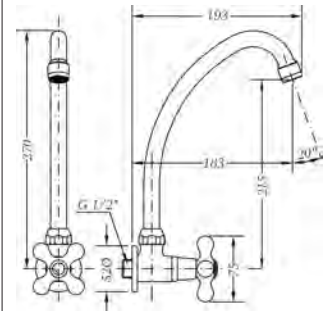

Box: 1 | Carton: 10 | Pallet: 240

Ref.: 68585 09 45 66
 Grifo fregadera vertical caño tubo
 Sink tap with tube spout

Box: 1 | Carton: 10 | Pallet: 240

Ref.: 68575 09 45 66
 Grifo fregadera mural caño tubo vertical
 Wall sink tap with goose neck spout